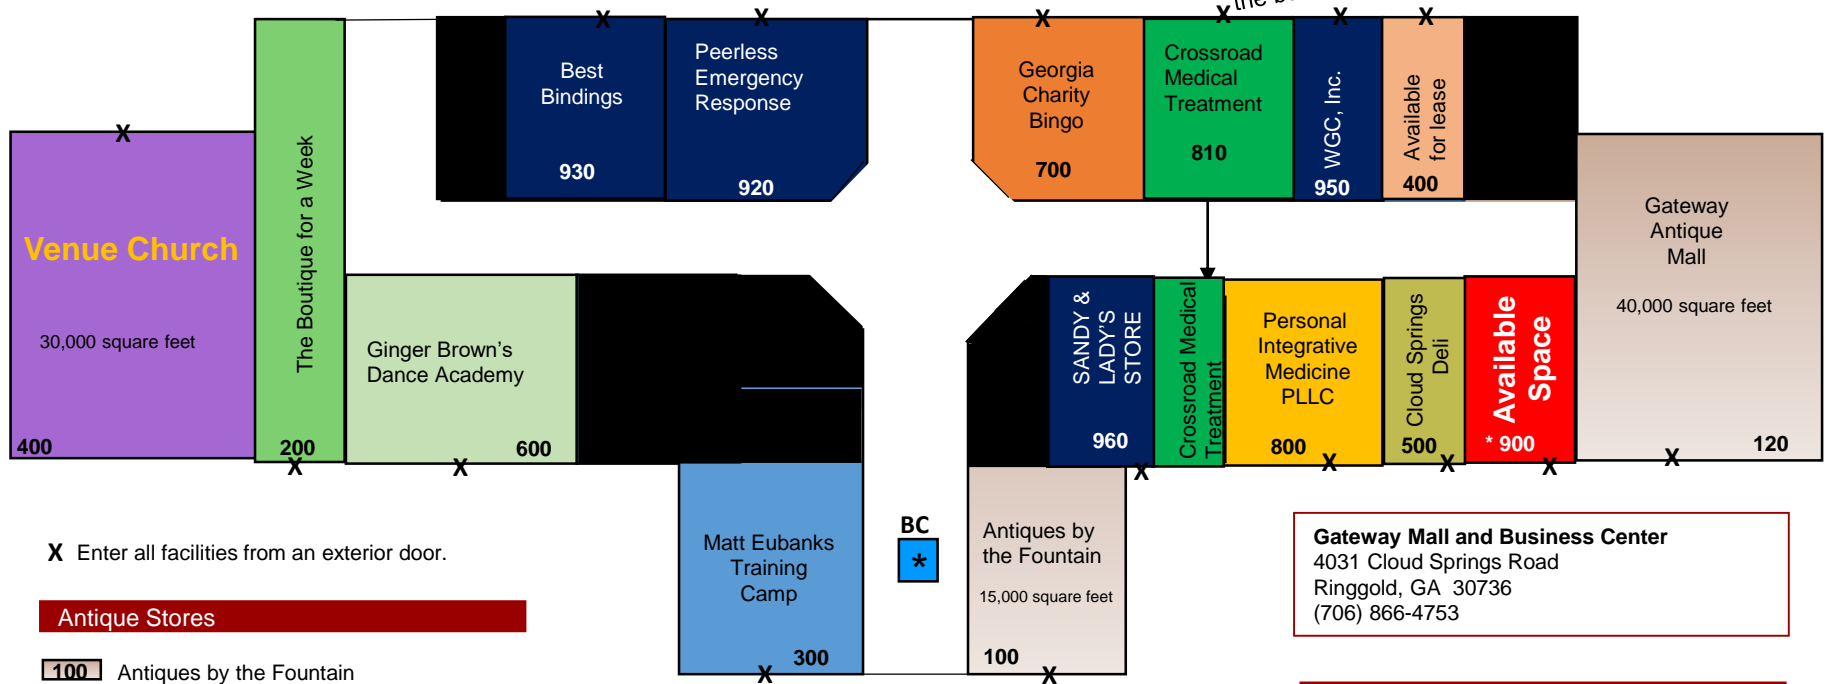

GBM Gateway BUSINESS MALL

SHOPPING, EATING & MORE

(Information as of April 2017)

Enter Crossroad Medical Treatment from this side of the building only.

X Enter all facilities from an exterior door.

Antique Stores

- 100 Antiques by the Fountain
- 120 Gateway Antique Mall

Consignment Shop

- 200 The Boutique for a Week

Fitness Center

- 300 Matt Eubanks Training Camp

Entertainment/Charity

- 700 Georgia Charity Bingo

Leasing

- BC Gateway Mall Business Center (Leasing Office)

Available Space

- 900 2,000 Square Feet

Food

- 500 Cloud Springs Deli

Dance Academy

- 600 Ginger Brown's Dance Academy

Gateway Mall and Business Center
 4031 Cloud Springs Road
 Ringgold, GA 30736
 (706) 866-4753

Medical

- 800 Personal Integrative Medicine PLLC
- 810 Crossroad Medical Treatment

Other

- 920 Peerless Emergency Response
- 930 Best Bindings
- 960 Sandy & Lady's Store
- 990 WGC, Inc.