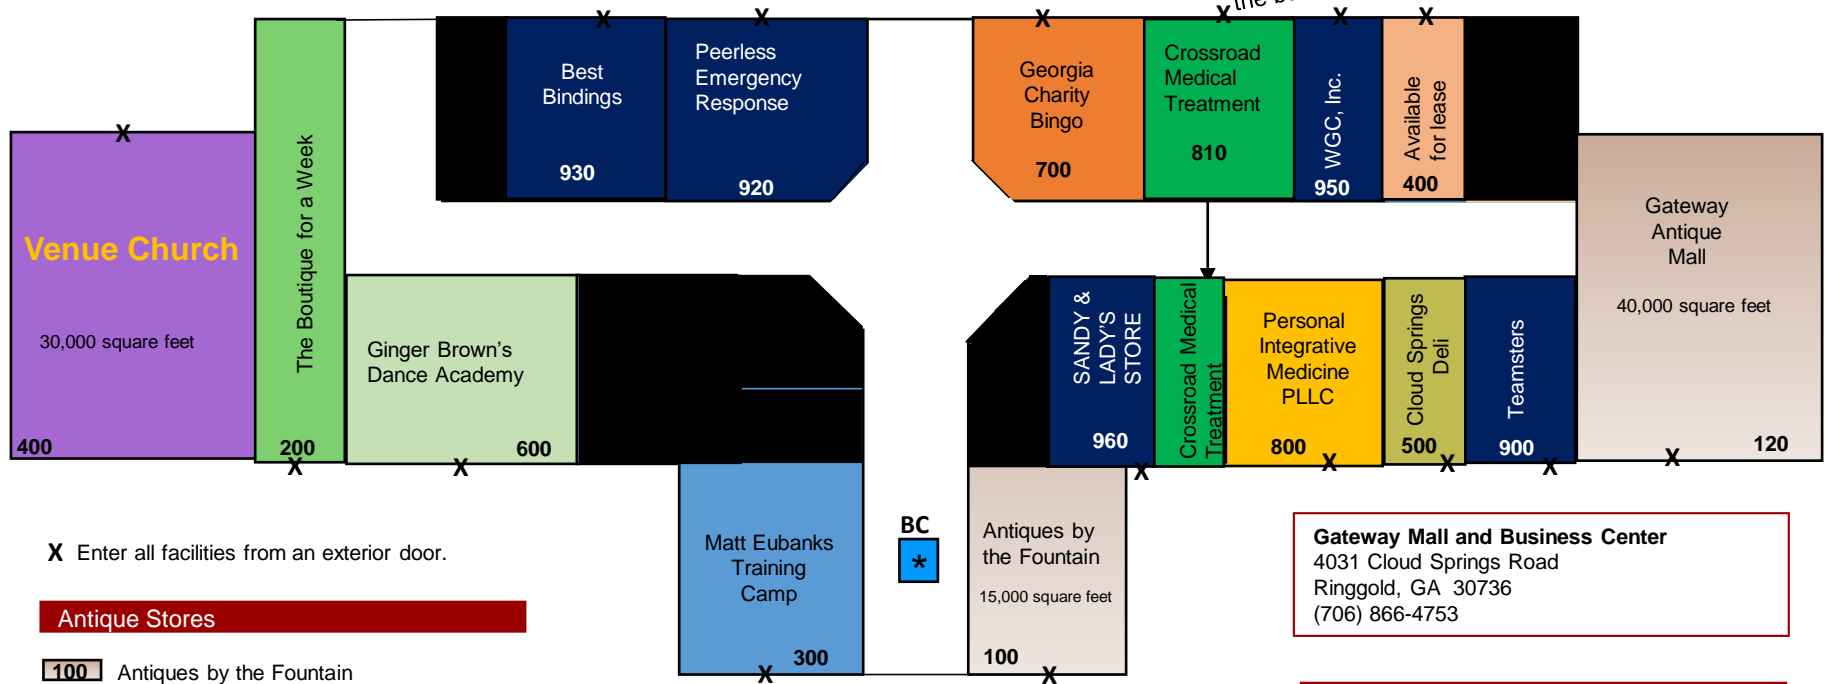

GBM Gateway BUSINESS MALL

SHOPPING, EATING & MORE

(Information as of April 2017)

Enter Crossroad Medical Treatment from this side of the building only.

X Enter all facilities from an exterior door.

Antique Stores

- 100** Antiques by the Fountain
- 120** Gateway Antique Mall

Consignment Shop

- 200** The Boutique for a Week

Fitness Center

- 300** Matt Eubanks Training Camp

Entertainment/Charity

- 700** Georgia Charity Bingo

Leasing

- BC *** Gateway Mall Business Center (Leasing Office)

Food

- 500** Cloud Springs Deli

Dance Academy

- 600** Ginger Brown's Dance Academy

Gateway Mall and Business Center
 4031 Cloud Springs Road
 Ringgold, GA 30736
 (706) 866-4753

Medical

- 800** Personal Integrative Medicine PLLC
- 810** Crossroad Medical Treatment

Other

- 900** Teamsters
- 920** Peerless Emergency Response
- 930** Best Bindings
- 960** Sandy & Lady's Store
- 990** WGC, Inc.